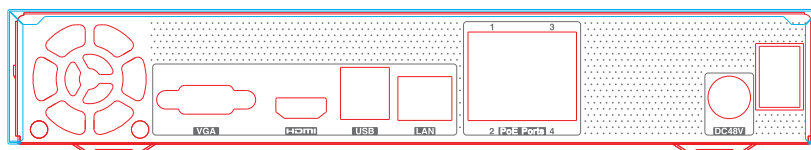

TD-3104B1-4P