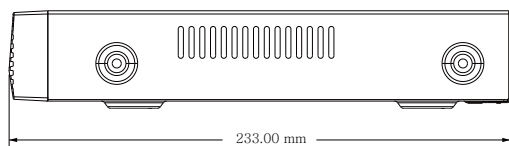

## Introduction

TD-3100B1-0P series are 4 / 8 CH 5MP / 4MP / 3MP / 1080P / 960P / 720P high definition PoE NVRs, which adopt the most advanced SOC technique to ensure high definition recording in each channel and realize outstanding robustness of the system. TD-3100B1-0P series integrate with 4 / 8 PoE network ports, support 4 / 8 CH IPC direct connection to NVR, simultaneous 4 / 8 CH playback, and 1080P high definition display. The series of product can meet different security requirements of home, financial, commerce, enterprise, transportation and government, etc.

## Characteristics

- Support 4 / 8 CH 5MP / 4MP / 3MP / 1080P / 960P / 720P IP input
  - Adopt standard H.265 and H.264 high profile compression format to get high-quality video at much lower bit rate
  - Intuitive and user-friendly Graphic User Interface ( GUI ), Windows style operation by mouse
  - Multi-mode recording: manual / timer / motion / sensor
  - Playback : 4 / 8 CH simultaneous playback
  - Search : time slice, time, event ( manual, sensor, motion ), tag search
  - Express and flexible backup via USB, network and so on
  - Pentaplex : preview, record, playback, backup and remote access
  - DHCP, DDNS, PPPoE network protocol and CMS supported
  - Remote control via IE or CMS : preview, playback, backup, PTZ and configuration
  - 4 / 8 PoE network ports, support IPC direct connection to NVR; support PoE power supply
  - Dual stream technology for local storage with high definition, remote network transmission and remote surveillance with mobile device
  - Multi-user online simultaneously
  - Authorization management, log view and device status view
  - 1080P HD output, true high resolution display
  - Support PTZ preset and auto cruise, up to 255 presets and 8 cruises
  - Support NAT function and QRCode scanning by mobile phone and PAD
- Powerful smart phone & Pad surveillance with iOS and Andriod OS

## Dimensions