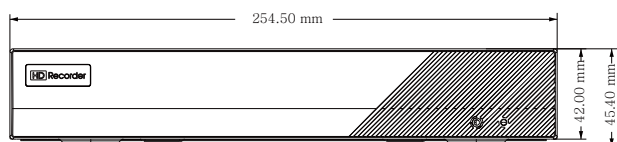

## Introduction

TD-3100B1-0P series are 4 / 8 CH 5MP / 4MP / 3MP / 1080P / 960P / 720P high definition PoE NVRs, which adopt the most advanced SOC technique to ensure high definition recording in each channel and realize outstanding robustness of the system. TD-3100B1-0P series integrate with 4 / 8 PoE network ports, support 4 / 8 CH IPC direct connection to NVR, simultaneous 4 / 8 CH playback, and 1080P high definition display. The series of product can meet different security requirements of home, financial, commerce, enterprise, transportation and government, etc.

## Characteristics

- Support 4 / 8 CH 5MP / 4MP / 3MP / 1080P / 960P / 720P IP input
  - Adopt standard H.265 and H.264 high profile compression format to get high-quality video at much lower bit rate
  - Intuitive and user-friendly Graphic User Interface ( GUI ), Windows style operation by mouse
  - Multi-mode recording: manual / timer / motion / sensor
  - Playback : 4 / 8 CH simultaneous playback
  - Search : time slice, time, event ( manual, sensor, motion ), tag search
  - Express and flexible backup via USB, network and so on
  - Pentaplex : preview, record, playback, backup and remote access
  - DHCP, DDNS, PPPoE network protocol and CMS supported
  - Remote control via IE or CMS : preview, playback, backup, PTZ and configuration
  - 4 / 8 PoE network ports, support IPC direct connection to NVR; support PoE power supply
  - Dual stream technology for local storage with high definition, remote network transmission and remote surveillance with mobile device
  - Multi-user online simultaneously
  - Authorization management, log view and device status view
  - 1080P HD output, true high resolution display
  - Support PTZ preset and auto cruise, up to 255 presets and 8 cruises
  - Support NAT function and QRCode scanning by mobile phone and PAD
- Powerful smart phone & Pad surveillance with iOS and Andriod OS

## Dimensions