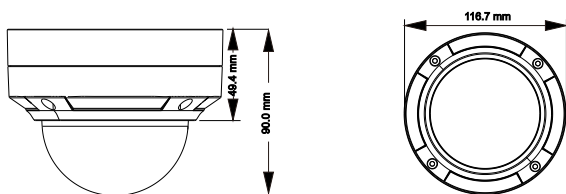

Dimensions

Available Accessories

TD-YZJ0203

Specifications

Specifications	Model	TD-9581E2
Camera		
Image Sensor		1 / 2.5 \"CMOS
Image Size		3840 × 2160
Electronic Shutter		1 / 25 s ~ 1 / 100000 s
Iris Type		Fixed Iris
Min. Illumination		0.01 lux @F1.2, AGC ON; 0 lux with IR
Lens		3.6 mm @F1.6, horizontal field of view : 87.7°
Lens Mount		M12
Day & Night		ICR
Wide Dynamic Range		Digital WDR
BLC		Yes
HLC		Yes
Digital NR		2D / 3D DNR
Angle Adjustment		Pan: 0°~355°,Tilt: 0°~67°,Rotation: 0°~355°
Image		
Video Compression		H.265 MP; H.264 BP / MP / HP; MJPEG
Resolution		8MP (3840×2160), 2K(2560 × 1440), 3MP (2304 × 1296), 1080P (1920×1080), 720P (1280×720), D1, CIF, 480×240
Main Stream		60Hz : 8MP(1 ~ 30fps) / 2K(1~30fps)/3MP(1~30fps) / 1080P(1 ~ 30fps)/720P(1 ~ 30fps) 50Hz : 8MP(1 ~ 25fps) / 2K(1~25fps)/3MP(1~25fps) / 1080P(1 ~ 25fps) /720P(1 ~ 25fps)
Bit Rate		128 Kbps ~ 16 Mbps
Bit Rate Type		VBR / CBR
Quality		Five levels under VBR; Freely adjustable under CBR
Image Settings		ROI, Saturation, Brightness, Chroma, Contrast, Wide Dynamic, Sharpen, NR,etc. adjustable through client software or web browser
Audio Compression		G711A / U
ROI		Each ROI to be configured separately
Interfaces		
Network		RJ45 × 1, 10M / 100M self-adaption
Audio		MIC IN × 1
Video Output		CVBS video output (BNC × 1)
Functions		
Remote Monitoring		IE browsing,CMS remote control
Online Connection		Support simultaneous monitoring for up to 10 users; Support multi-stream real time transmission
Network Protocol		TCP / IP, UDP, DHCP, NTP, RTSP, PPPoE, DDNS, SMTP, FTP
Interface Protocol		ONVIF, GB-T28181-2011
Storage		Network remote storage
Smart Alarm		Motion alarm
Smart Analysis		Object removal detection, line crossing detection and intrusion detection, etc.
PoE		Yes
IR Distance		10 ~ 20 m
Ingress Protection		IP66, IK10
Others		
Power Supply		DC12V / PoE
Power Consumption		< 6W
Operating Environment		- 20 °C ~ 50 °C, 10 % ~ 90 % relative humidity
Dimensions (mm)		Φ117 × 90
Weight (net)		602g
Installation		Ceiling mounting (Wall mounting available with the junction box and bracket)

Available Model

Available Model	TD-9581E2 (D / PE / IR 1)