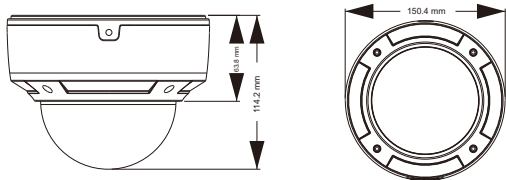

Dimensions