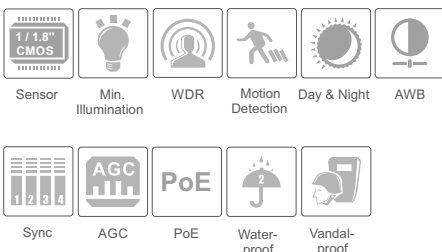

5 MP Network IR Water-proof Dome Camera

Features

- H.265 main profile video compression technology, high compression ratio, stable stream control
- 5MP (2592 × 1944) full real time coding
- Max.resolution: 2592 × 1944
- ICR auto switch, true day / night
- 20 ~ 30m IR night view distance
- 3D DNR, digital WDR
- Support 8 ROI coding
- One gigabit ethernet network port, 10M / 100M / 1000M self-adaptive
- Support SD card local storage, up to 128GB
- Support CVBS local video, two-way audio and PoE power supply
- Support smart phone, iPad, remote monitoring
- Support P2P
- IP66 & IK10 ingress protection
- Support three streams