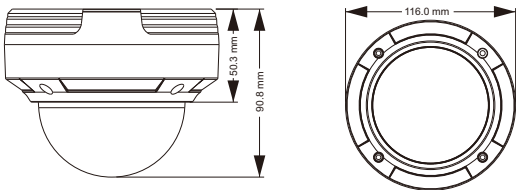

Dimensions

Available Accessories

TD-YXH0101 TD-YZJ0801 TD-YZJ0401

Specifications

Specifications	Model	TD-9531M2
Camera		
Image Sensor		1 / 2.8 "CMOS
Image Size		2048 × 1536
Electronic Shutter		1 / 25 s ~ 1 / 100000 s
Min. Illumination		0.01 lux @F1.2, AGC ON; 0 lux with IR Color : 0.01 lux @F1.2, AGC ON; B / W : 0.001 lux @F1.2, AGC ON
Lens		3.6 mm @F1.6, angle of view : 70° (6 mm, 8 mm optional)
Lens Mount		M12
Day & Night		ICR
Wide Dynamic Range		Digital WDR
Digital NR		2D / 3D DNR
Angle Adjustment		Pan : 0°~240°, Tilt : 0°~68°, Rotation : 0°~220°
Image		
Video Compression		H.265 / H.264 / MJPEG
H.265 Compression Standard		Main Profile @Leve4.1 High Tier
Resolution		3MP (2048 × 1536), 1080P (1920 × 1080), 720P (1280 × 720), D1, CIF, 480 × 240
Main Stream		60Hz : 3MP (1~30fps) / 1080P (1~30fps) / 720P (1~30fps) 50Hz : 3MP (1~25fps) / 1080P (1~25fps) / 720P (1~25fps)
Bit Rate		64Kbps ~ 8Mbps
Encode Mode		VBR / CBR
Quality		Five levels under VBR; Freely adjustable under CBR
Image Settings		ROI, Saturation, Brightness, Chroma, Contrast, Wide Dynamic, Sharpen, NR, etc. adjustable through client software or web browser
Audio Compression		G.711A / U
ROI		Each ROI to be configured separately
Interfaces		
Network		RJ45, 10M / 100M self-adaptive
Audio		MIC IN × 1
Video Output		CVBS video output (BNC × 1)
Functions		
Remote Monitoring		IE browsing, CMS remote control
Online Connection		Support simultaneous monitoring for up to 10 users; Support multi-stream real time transmission
Protocol		TCP / IP, UDP, DHCP, NTP, RTSP, PPPoE, DDNS, SMTP, FTP
Interface Protocol		ONVIF, GB-T / 28181-2011
Storage		Network remote storage
Smart Alarm		Motion alarm
PoE		Yes
IR Distance		10 ~ 20 m optional
Water-proof		IP66
Others		
Power Supply		DC 12V / PoE
Power Consumption		< 2.5W
IR Consumption ON		< 4.5W
Operating Environment		- 20 °C ~ 50 °C, 10 % ~ 90 % humidity
Dimensions (mm)		Φ 116 × 91
Weight (net)		599g
Installation		Pendent mounting (Wall mounting available with the junction box and bracket)