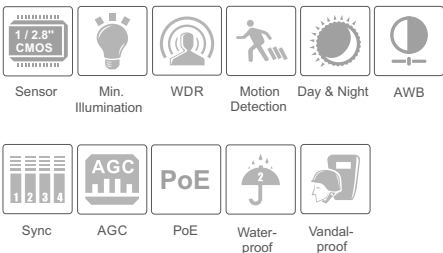

3 MP Network Water-proof Dome Camera

Features

- H.265 main profile video compression technology, excellent low-illumination level
- 3MP (2048 × 1536) full real time coding
- Max.resolution: 2048 × 1536
- ICR auto switch, true day / night
- 10 ~ 20m IR night view distance optional
- 3D DNR, digital WDR
- Support 8 ROI coding
- Support TF card local storage, up to 64 GB
- Support CVBS video output and one-way audio
- Support hardware reset
- Support PoE power supply
- Support smart phone, iPad, remote monitoring
- Support P2P
- IP66 & IK10 ingress protection
- Support three streams