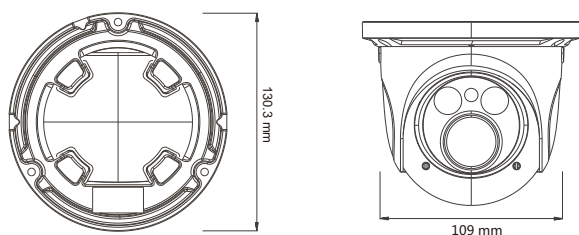

2 MP Network IR Water-proof Dome Camera

Features

- 1080P (1920 x 1080) full real time coding
- Max. resolution: 1920 x 1080
- ICR auto switch, true day / night
- 20 ~ 30m IR night view distance
- 3D DNR, digital WDR
- ROI coding
- PoE power supply
- Support smart phone, iPad, remote monitoring
- Support P2P
- Support three streams

Dimensions

Available Accessories

TD-YXH0201 TD-YZJ0802 TD-YZJ0402

Specifications

Model	TD-9525E	
Specifications		
Camera		
Image Sensor	1 / 3 "CMOS	
Image Size	1920 x 1080	
Electronic Shutter	1 / 25 s ~ 1 / 100000 s	
Min. Illumination	0 Lux (IR LED ON)	
Lens	6 mm (3.6 mm, 8 mm, 2.8 ~ 12 mm optional)	
Lens Mount	CS	Φ14
Image		
Video Compression	H.264 / MJPEG	
Resolution	1080P (1920 x 1080) 、 720P (1280 x 720) 、 D1、 CIF、 480 x 240	
Multi-stream	1920 x 1080 (1 ~ 30fps) / 1280 x 720 (1 ~ 30fps) 1280 x 720 (1 ~ 10fps) / D1 (1 ~ 30fps) / CIF (1 ~ 30fps) CIF (1 ~ 30fps) / 480 x 240 (1 ~ 30fps)	
Bit rate	64 Kbps ~ 8 Mbps	
Encode Mode	VBR / CBR	
Quality	Five levels under VBR; Freely adjustable under CBR	
Image Settings	Corridor Mode, ROI, Saturation, Brightness, Chroma, Contrast, Wide Dynamic, Sharpen, NR, etc. adjustable through client software or web browser	
Interfaces		
Network	RJ45	
Functions		
Remote Monitoring	IE browsing, CMS remote control	
Online Connection	Support simultaneous monitoring for up to 4 users; Support multi-stream real time transmission	
Protocol	TCP / IP, UDP, DHCP, NTP, RTSP, PPPoE, DDNS, SMTP, FTP	
Storage	Network remote storage	
Smart Alarm	Motion Alarm	
Day & Night	ICR	
PoE	Yes	
IR Distance	20 ~ 30m	
Water-proof	IP66	
Others		
Power Supply	DC 12V / PoE	
Power Consumption	< 2.5W	
IR Consumption ON	< 6W	
Operating Environment	- 20 °C ~ 50 °C, 10 % ~ 90 % humidity	
Dimensions (mm)	Φ109 × 130	
Weight (net)	702 g	