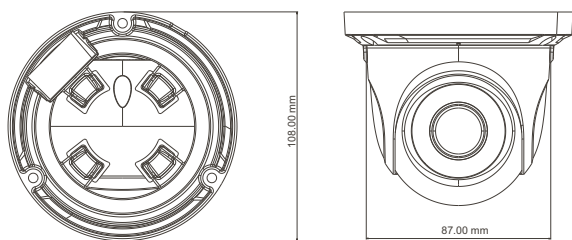

### Dimensions

### Specifications

Specifications	Model	TD-9524E2
<b>Camera</b>		
Image Sensor		1 / 2.7 "CMOS
Image Size		1920 × 1080
Electronic Shutter		1 / 25 s ~ 1 / 100000 s
Iris Type		Fixed Iris
Min. Illumination		0.05 lux @F1.2,AGC ON; 0 lux with IR
Lens		3.6 mm @F1.6, horizontal field of view : 80.3° ( 6 mm optional )
Lens Mount		M12
Day & Night		ICR
Wide Dynamic Range		120dB
Digital NR		3D DNR
Angle Adjustment		Any angle
<b>Image</b>		
Video Compression		H.265 / H.264 / MJPEG
H.265 Compression Standard		Main Profile @Leve4.1 High Tier
Resolution		1080P ( 1920 × 1080 ), 720P ( 1280 × 720 ), D1, CIF, 480 × 240
Main Stream		60Hz : 1080P ( 1 ~ 30 fps ) / 720P ( 1 ~ 30 fps ) 50Hz : 1080P ( 1 ~ 25 fps ) / 720P ( 1 ~ 25 fps )
Bit Rate		128 Kbps ~ 6 Mbps
Bit Rate Type		VBR / CBR
Quality		Five levels under VBR; Freely adjustable under CBR
Image Settings		ROI, Saturation, Brightness, Chroma, Contrast, Wide Dynamic, sharpen, NR, etc. adjustable through client software or web browser
ROI		Each ROI to be configured separately
<b>Interfaces</b>		
Network		RJ45
Audio		MIC IN × 1
Video Output		CVBS video output ( BNC × 1 )
<b>Functions</b>		
Remote Monitoring		IE browsing, CMS remote control
Online Connection		Support simultaneous monitoring for up to 4 users ; Support multi-stream real time transmission
Network Protocol		TCP / IP, UDP, DHCP, NTP, RTSP, PPPoE, DDNS, SMTP, FTP
Interface Protocol		ONVIF, GB-T / 28181 - 2011
Storage		Network remote storage
Smart Alarm		Motion alarm
Smart Analysis		Object removal detection, line crossing detection and intrusion detection, etc.
PoE		Optional
IR Distance		10 ~ 20m
Ingress Protection		IP66
<b>Others</b>		
Power Supply		DC12V ( PoE power supply optional )
Power Consumption		< 2W
IR Consumption ON		< 4W
Operating Environment		- 20 °C ~ 50 °C, 10 % ~ 90 % relative humidity
Dimensions ( mm )		Φ 87 × 108
Weight ( net )		422g
Installation		Pendent mounting ( Wall mounting available with the junction box and bracket)