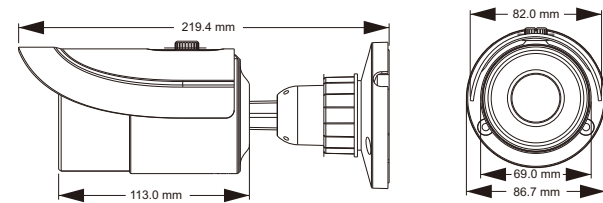

Dimensions

Available Accessories

Specifications

Specifications	Model	TD-9482E2
Camera		
Image Sensor		1 / 2.5 "CMOS
Image Size		3840 × 2160
Electronic Shutter		1 / 25 s ~ 1 / 100000 s
Iris Type		Fixed Iris
Min. Illumination		0.01 lux @F1.2, AGC ON; 0 lux with IR
Lens		3.6 mm @F1.6, horizontal field of view: 87.7°
Lens Mount		M12
Day & Night		ICR
Wide Dynamic Range		Digital WDR
BLC		Yes
HLC		Yes
Defogging		Yes
Angle Adjustment		Any angle
Image		
Video Compression		H.265 MP; H.264 BP / MP / HP; MJPEG
Resolution		8MP (3840×2160), 2K(2560 ×1440), 3MP (2304 ×1296), 1080P (1920×1080), 720P (1280×720), D1, CIF, 480×240
Main Stream		60Hz : 8MP(1 ~ 30fps)/ 2K(1~30fps)/3MP(1~30fps)/ 1080P(1 ~ 30fps)/720P(1 ~ 30fps) 50Hz : 8MP(1 ~ 25fps)/ 2K(1~25fps)/3MP(1~25fps)/ 1080P(1 ~ 25fps)/720P(1 ~ 25fps)
Bit Rate		128 Kbps ~ 16 Mbps
Bit Rate Type		VBR / CBR
Quality		Five levels under VBR; Freely adjustable under CBR
Image Settings		ROI, Saturation, Brightness, Chroma, Contrast, Wide Dynamic, Sharpen, NR,etc. adjustable through client software or web browser
Audio Compression		G711A / U
ROI		Each ROI to be configured separately
Interfaces		
Network		RJ45 × 1, 10M / 100M self-adaption
Audio		MIC IN × 1
Video Output		CVBS video output (BNC × 1)
Functions		
Remote Monitoring		IE browsing,CMS remote control
Online Connection		Support simultaneous monitoring for up to 10 users; Support multi-stream real time transmission
Network Protocol		TCP / IP, UDP, DHCP, NTP, RTSP, PPPoE, DDNS, SMTP, FTP
Interface Protocol		ONVIF, GB-T/28181-2011
Storage		Network remote storage
Smart Alarm		Motion alarm
Smart Analysis		Object removal, abnormal video signal detection, line crossing detection and intrusion detection, etc.
PoE		Yes
IR Distance		20 ~ 30 m
Ingress Protection		IP66
Others		
Power Supply		DC12V / PoE
Power Consumption		< 8W
Operating Environment		- 20 °C ~ 50 °C, 10 % ~ 90 % relative humidity
Dimensions (mm)		Φ87 × 219
Weight (net)		606g
Installation		Wall mounting, ceiling mounting

Available Model

Available Model	TD-9482E2 (D / PE / IR2)