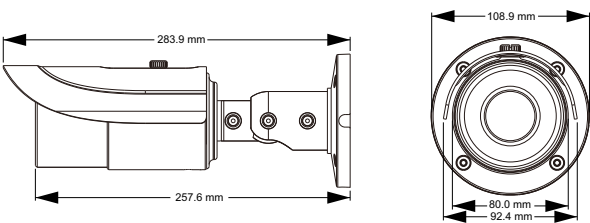

Dimensions

Available Accessories

Specifications

Specifications	Model	TD-9453M2
Camera		
Image Sensor		1 / 1.8 "CMOS
Image Size		2592 × 1944
Electronic Shutter		1 / 25 s ~ 1 / 100000 s
Min. Illumination		0.01 lux @F1.2, AGC ON; 0 lux with IR
Lens		3.6 ~ 10 mm @ F1.4, angle of view: 83.7°~36.7°
Lens Mount		Φ14
Day & Night		ICR
Wide Dynamic Range		Digital WDR
Digital NR		2D / 3D DNR
Angle Adjustment		Any angle
Image		
Video Compression		H.265 / H.264 / MJPEG
H.265 Compression Standard		Main Profile @Leve4.1 High Tier
Resolution		5MP (2592 × 1944), 2K 2660 × 1440, 1080P (1920 × 1080), 720P (1280 × 720), D1, CIF, 480 × 240
Main Stream		60Hz : 5MP (1~30fps) / 2K (1~30fps) / 1080P (1~30fps) / 720P (1~30fps) 50Hz : 5MP (1~25fps) / 2K (1~25fps) / 1080P (1~25fps) / 720P (1~25fps)
Bit Rate		64 Kbps ~ 10 Mbps
Encode Mode		VBR / CBR
Quality		Five levels under VBR; Freely adjustable under CBR
Image Settings		ROI, Saturation, Brightness, Chroma, Contrast, Wide Dynamic, Sharpen, NR,etc. adjustable through client software or web browser
Audio Compression		G.711A / U
ROI		Support independent ROI configuration of each stream
Interfaces		
Network		Gigabit ethernet network port (RJ45 × 1), 10M / 100M / 1000M self-adaptive
Audio		MIC IN × 1, MIC OUT × 1
Video Output		CVBS video output (BNC × 1)
Storage Card		Support SD card, up to 128GB
RS485		Yes
Alarm Input		1 CH
Alarm Output		1 CH
Functions		
Remote Monitoring		IE browsing,CMS remote control
Online Connection		Support simultaneous monitoring for up to 10 users; Support multi-stream real time transmission
Protocol		TCP / IP, UDP, DHCP, NTP, RTSP, PPPoE, DDNS, SMTP, FTP
Interface Protocol		ONVIF, GB-T / 28181-2011
Storage		SD card local storage, network remote storage
Smart Alarm		Motion alarm, sensor alarm
PTZ		RS485 × 1
PoE		Yes
IR Distance		30 ~ 50 m
Water-proof		IP66
Others		
Power Supply		DC 12V / PoE
Power Consumption		< 3W
IR Consumption ON		< 7.5W
Operating Environment		- 20 °C ~ 50 °C, 10 % ~ 90 % humidity
Dimensions (mm)		Φ109 × 284
Weight (net)		1132g
Installation		Wall mounting, pendent mounting

Available Model

Available Model	TD-9453M2 (D / FZ / PE / IR3)