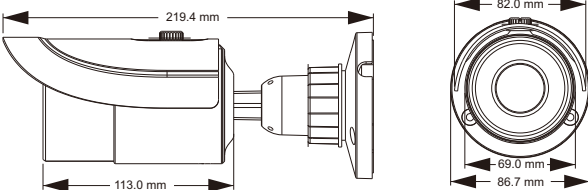

Dimensions

Available Accessories

TD-YXH0201

Specifications

Specifications	Model	TD-9432M2
Camera		
Image Sensor		1 / 2.8 "CMOS
Image Size		2048 × 1536
Electronic Shutter		1 / 25 s ~ 1 / 100000 s
Min. Illumination		0.01 lux @F1.2, AGC ON; 0 lux with IR
Lens		3.6 mm @F1.6 , angle of view : 70° (6 mm, 8 mm optional) 2.8 ~ 12 mm @F1.4, angle of view : 78.5 ~ 30°
Lens Mount		M12 and Φ14 optional
Day & Night		ICR
Wide Dynamic Range		Digital WDR
Digital NR		2D / 3D DNR
Angle Adjustment		Any angle
Image		
Video Compression		H.265 / H.264 / MJPEG
H.265 Compression Standard		Main Profile @Leve4.1 High Tier
Resolution		3MP (2048 × 1536), 1080P (1920 × 1080), 720P (1280 × 720), D1, CIF, 480 × 240
Main Stream		60Hz : 3MP (1~30fps) / 1080P (1~30fps) / 720P (1~30fps) 50Hz : 3MP (1~25fps) / 1080P (1~25fps) / 720P (1~25fps)
Bit Rate		64Kbps ~ 8Mbps
Encode Mode		VBR / CBR
Quality		Five levels under VBR; Freely adjustable under CBR
Image Settings		ROI, Saturation, Brightness, Chroma, Contrast, Wide Dynamic, Sharpen, NR, etc. adjustable through client software or web browser
Audio Compression		G.711A / U
ROI		Each ROI to be configured separately
Interfaces		
Network		RJ45, 10M / 100M self-adaptive
Audio		MIC IN × 1
Video Output		CVBS video output (BNC × 1)
Functions		
Remote Monitoring		IE browsing, CMS remote control
Online Connection		Support simultaneous monitoring for up to 10 users; Support multi-stream real time transmission
Protocol		TCP / IP, UDP, DHCP, NTP, RTSP, PPPoE, DDNS, SMTP, FTP
Interface Protocol		ONVIF, GB-T / 28181-2011
Storage		Network remote storage
Smart Alarm		Motion alarm
PoE		Yes
IR Distance		20 ~ 30 m
Water-proof		IP66
Others		
Power Supply		DC 12V / PoE
Power Consumption		< 2.5W
IR Consumption ON		< 6W
Operating Environment		- 20 °C ~ 50 °C, 10 % ~ 90 % humidity
Dimensions (mm)		Φ87 × 219
Weight (net)		617g
Installation		Wall mounting, pendent mounting