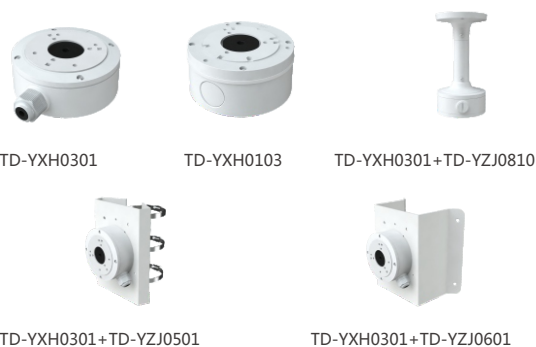

Available Accessories

TD-YXH0301   TD-YXH0103   TD-YXH0301+TD-YZJ0810

TD-YXH0301+TD-YZJ0501   TD-YXH0301+TD-YZJ0601

Specifications

Specifications	Model	TD-9421E2
Camera		
Image Sensor		1 / 2.7 "CMOS
Image Size		1920 × 1080
Electronic Shutter		1 / 25 s ~ 1 / 100000 s
Iris Type		Fixed Iris
Min. Illumination		0.05 lux @F1.2,AGC ON; 0 lux with IR
Lens		3.6 mm@F1.6, horizontal field of view: 80.3° (2.8 mm optional)
Lens Mount		M12
Day & Night		ICR
Wide Dynamic Range		120dB
Digital NR		3D DNR
Angle Adjustment		Any Angle
Image		
Video Compression		H.265 / H.264 / MJPEG
H.265 Compression Standard		Main Profile @Level4.1 High Tier
Resolution		1080P (1920×1080), 720P (1280×720), D1, CIF, 480×240
Main Stream		60Hz : 1080P(1 ~ 30fps) / 720P(1 ~ 30fps) 50Hz : 1080P(1 ~ 25fps) / 720P(1 ~ 25fps)
Bit Rate		128 Kbps ~ 6 Mbps
Bit Rate Type		VBR / CBR
Quality		Five levels under VBR; Freely adjustable under CBR
Image Settings		ROI, Saturation, Brightness, Chroma, Contrast, Wide Dynamic, Sharpen, NR, Antiflicker, etc. adjustable through client software or web browser
ROI		Each ROI to be configured separately
Interfaces		
Network		RJ45
Audio		MIC IN × 1
Video Output		CVBS video output (BNC × 1)
Functions		
Remote Monitoring		IE browsing, CMS remote control
Online Connection		Support simultaneous monitoring for up to 4 users; Support multi-stream real time transmission
Network Protocol		TCP / IP, UDP, DHCP, NTP, RTSP, PPPoE, DDNS, SMTP, FTP
Interface Protocol		ONVIF, GB-T/28181-2011
Storage		Network remote storage
Smart Alarm		Motion alarm
Smart Analysis		Object removal detection, line crossing detection and intrusion detection, etc.
PoE		Yes
IR Distance		10 ~ 20 m
Ingress Protection		IP66
Others		
Power Supply		DC12V / PoE
Power Consumption		< 2W
IR Consumption ON		< 4W
Operating Environment		- 20 °C ~ 50 °C, 10 % ~ 90 % relative humidity
Dimensions (mm)		Φ70 × 156
Weight (net)		368g
Installation		Wall mounting, pendent mounting

Available Model

Available Model	TD-9421E2 (D / PE / IR1)