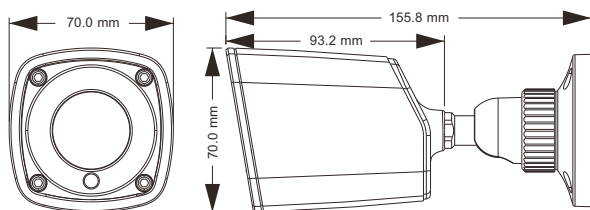

2 MP Network IR Water-proof Bullet Camera

Features

- 2MP (1920 × 1080) full real time coding
- Max. resolution: 1920 × 1080
- ICR auto switch, true day / night
- 10 ~ 20m IR night view distance
- 3D DNR, physical WDR
- Smart analysis including object removal, line crossing detection and intrusion detection, etc.
- ROI coding
- Support CVBS video output and one-way audio
- PoE power supply
- Support smart phone, iPad, remote monitoring
- Support P2P
- IP66 ingress protection
- Support three streams

Dimensions